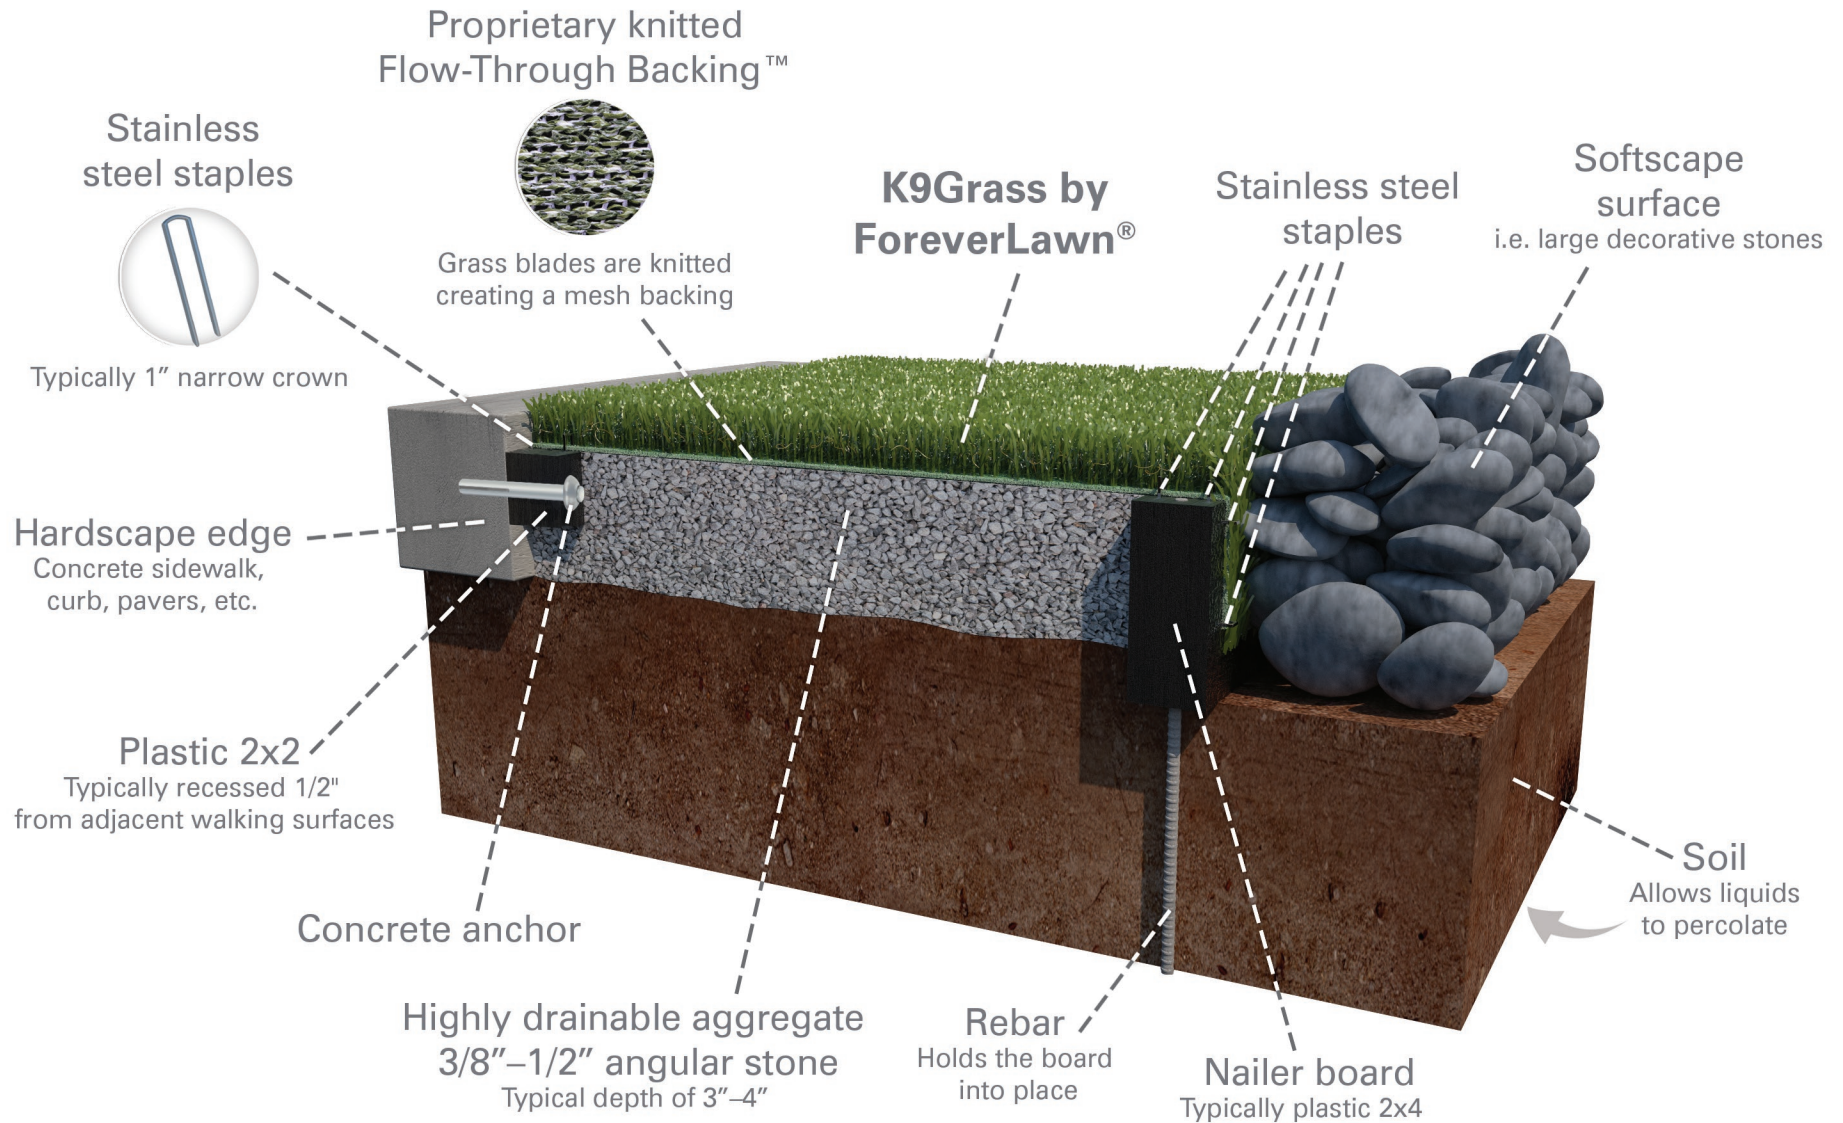

# K9Grass System

Installed over soil with softscape and hardscape edges

866.992.7876 • foreverlawn.com  
8007 Beeson St., Louisville, OH 44641

microsite.caddetails.com/1148

|             |              |       |
|-------------|--------------|-------|
| By          | K. Karmie    | 10/20 |
| Scale       | Not to scale |       |
| Drawing No. | M1599        |       |