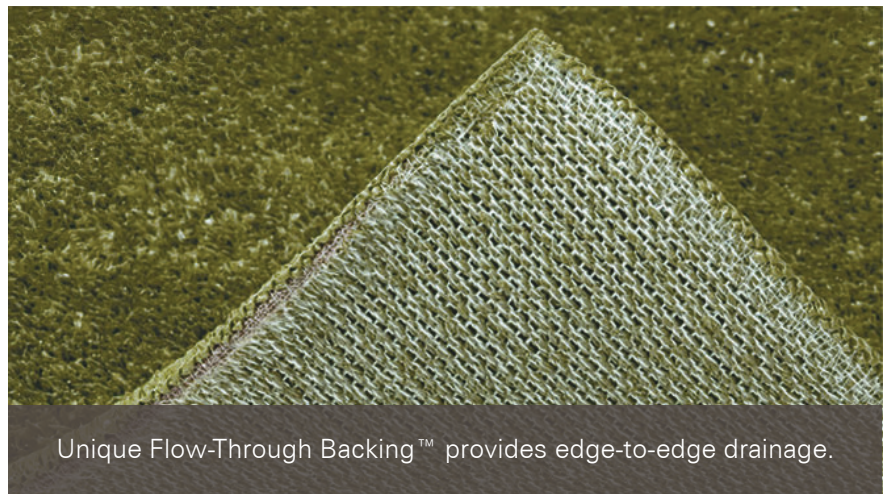

SUPERIOR PET SURFACING

ForeverLawn
LAS VEGAS

K9Grass[®] *The synthetic grass designed specifically for dogs!*

K9Grass[®] is the synthetic grass designed specifically for dogs! A premium product line that has been time-tested and proven by thousands of commercial pet facilities and homeowners, K9Grass is the leader in pet surfacing. Cleanliness and safety are maximized thanks to our edge-to-edge drainage, and you can't beat the beauty and safety that an expert K9Grass installation provides. Your dogs will love it too! Say goodbye to cold concrete, gravel, mulch, muddy yards, and dirty paws—K9Grass is the solution you have been looking for.

K9Grass Classic +
Durable, drainable,
cleanable, and antimicrobial.

K9Grass Elite
Performs like K9Grass Classic +
with extreme durability and
superior realism.

Unique Flow-Through Backing™ provides edge-to-edge drainage.

702.444.5754 • lasvegas.foreverlawn.com

PRODUCT SPECIFICATIONS

For the ultimate in pet surfacing, trust ForeverLawn®. Choose from a variety of products including K9Grass Elite and K9Grass Classic +, which feature our unique knitted Flow-Through Backing™ providing edge-to-edge drainage. Looking for artificial grass specifically for an agility course or sporting application? K9Grass Sport provides the ultimate surface for performance and safety.